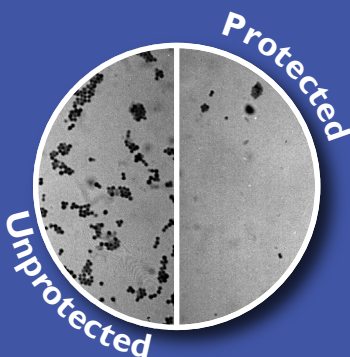

Millions of showers already protected worldwide!

Ordinary, unprotected glass

ClearShield Eco-Glass®

Working like 'non-stick' cookware, **ClearShield®** upgrades unprotected glass into **ClearShield Eco-Glass®**, a low-maintenance, anti-bacterial surface.

- Saves cleaning time and effort
- Keeps your shower looking like new
- Eliminates the need for harsh and abrasive cleaning products

ClearShield Eco-Glass® is independently proven to keep glass hygienically clean by resisting bacterial adhesion!

Micrograph of cells of staphylococcus aureus adhering to glass slides after washing

'In conclusion, the results clearly show that ClearShield firstly impeded adherence of bacteria and secondly encouraged desorption by washing.'